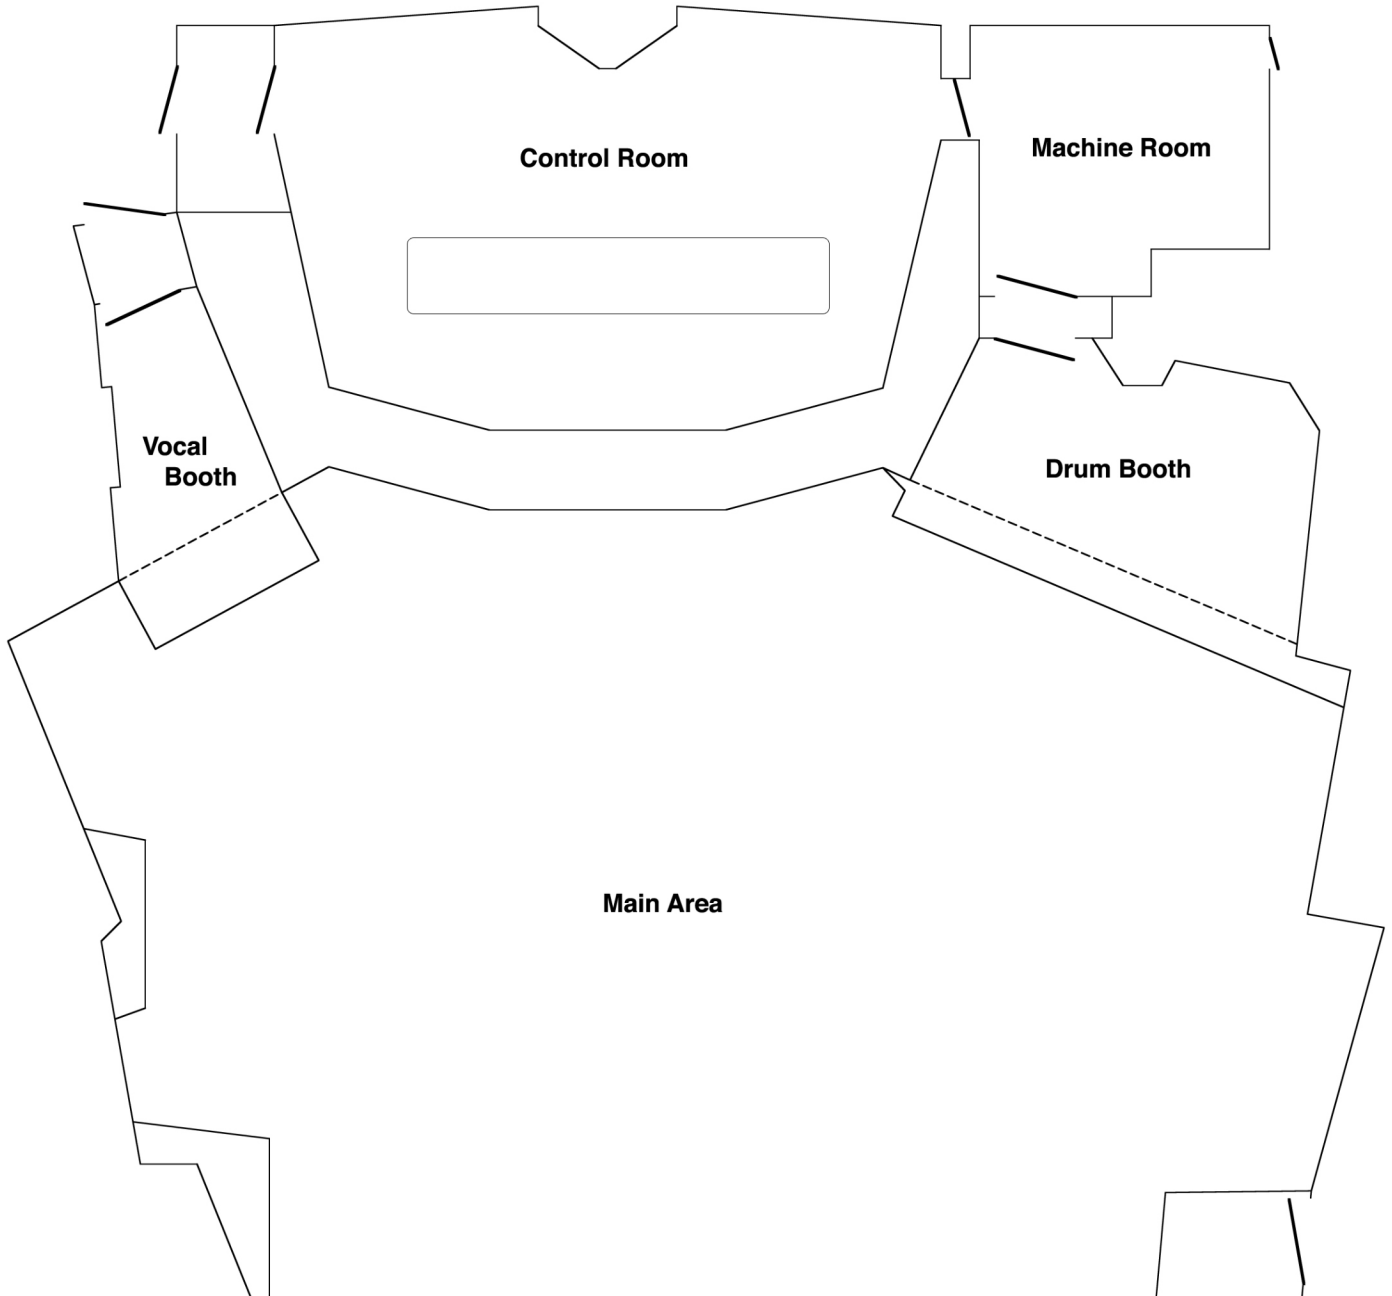

STUDIO THREE

Main Area
Length: 10.2m
Width: 16.8m
Height: 4.4m

Overall Area
Main Area: 154m² / 1160ft²
Drum Booth: 13.9m² / 150ft²
Vocal Booth: 5.6m² / 60ft²

Isolation Booths
Height: 2.4m

SCALE

FLOORPLAN

STUDIO THREE

SCALE

FLOORPLAN