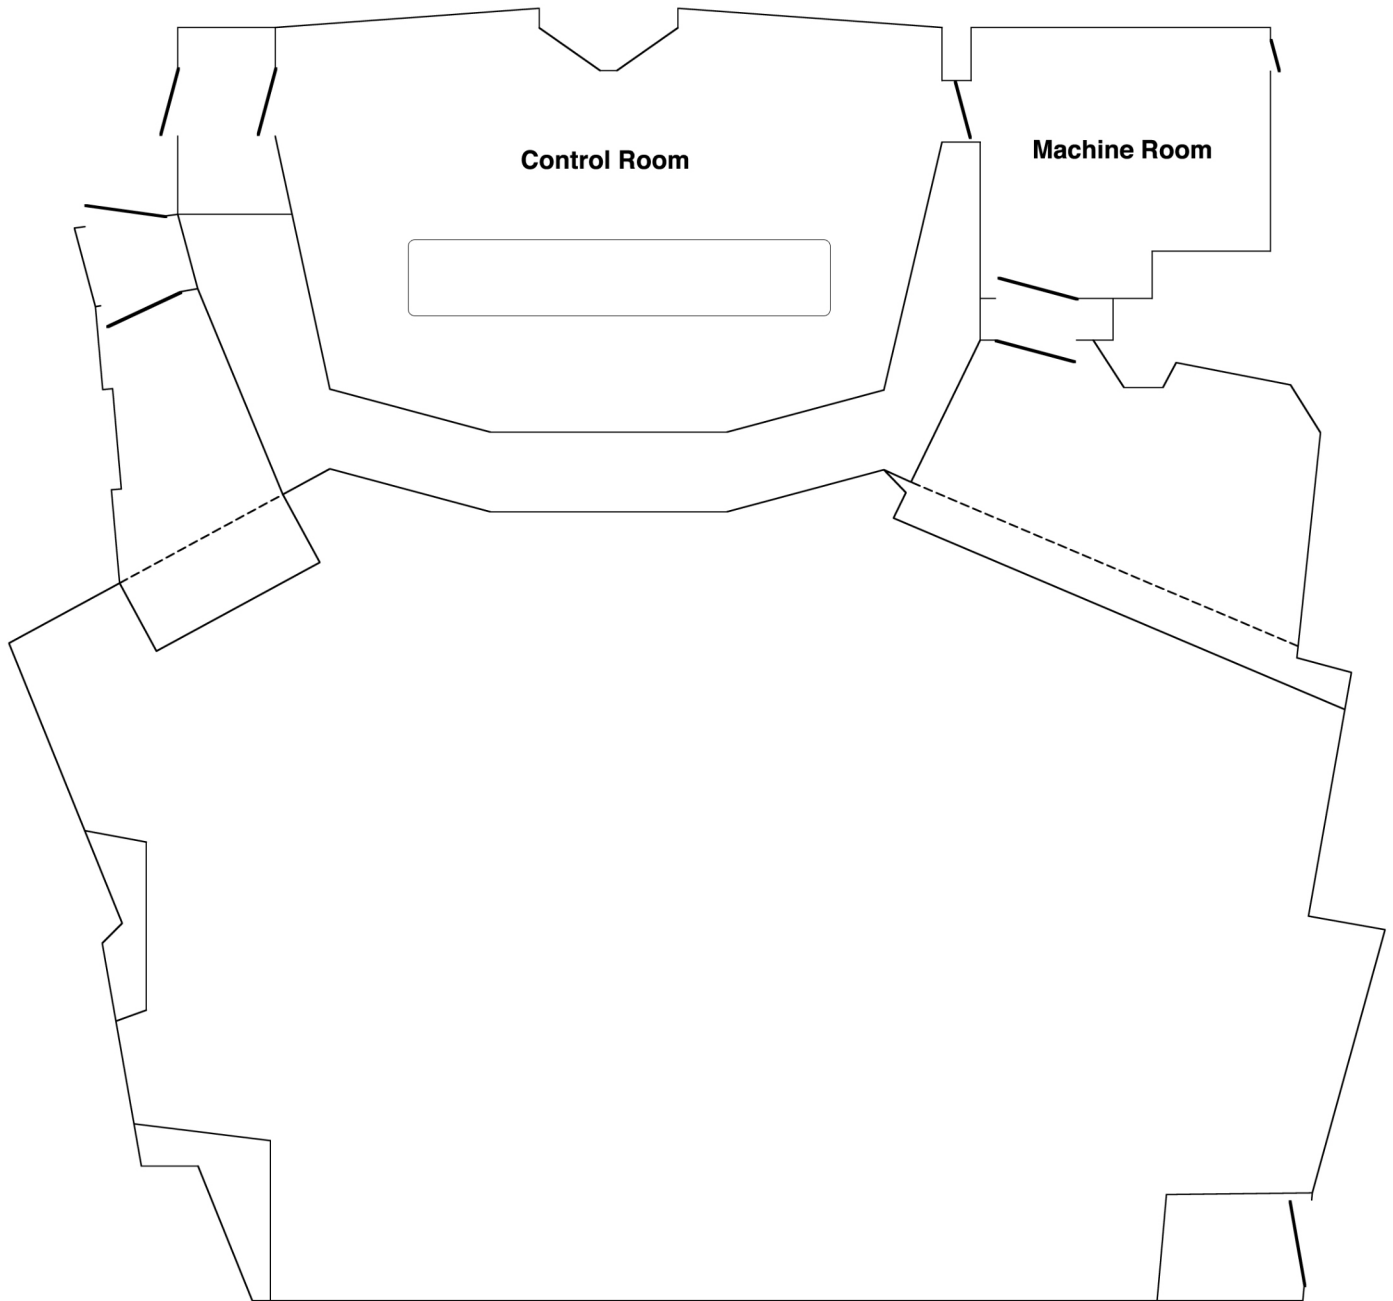

STUDIO THREE

Main Area
Length: 10.2m
Width: 16.8m
Height: 4.4m

Overall Area
Main Area: 154m² / 1160ft²
Drum Booth: 13.9m² / 150ft²
Vocal Booth: 5.6m² / 60ft²

Isolation Booths
Height: 2.4m

SCALE

FLOORPLAN

STUDIO THREE

SCALE

FLOORPLAN