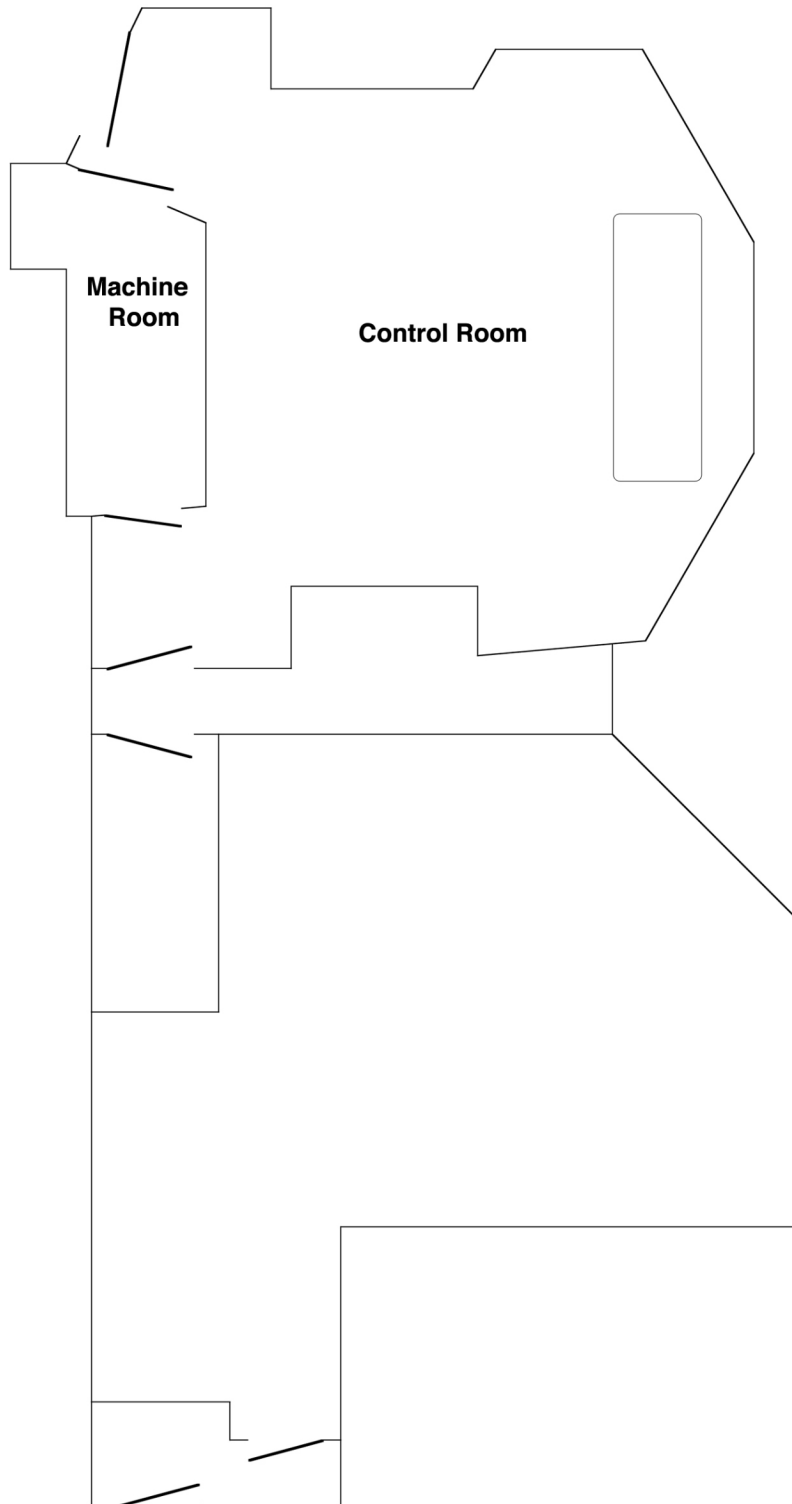

STUDIO TWO

Main Area
Length: 4.4m
Width: 6.5m
Height: 4.4m

Overall Area
Main Area: 30.3m² / 330ft²

SCALE

FLOORPLAN

STUDIO TWO

Main Area
Length: 4.4m
Width: 6.5m
Height: 4.4m

Overall Area
Main Area: 30.3m² / 330ft²

SCALE

FLOORPLAN