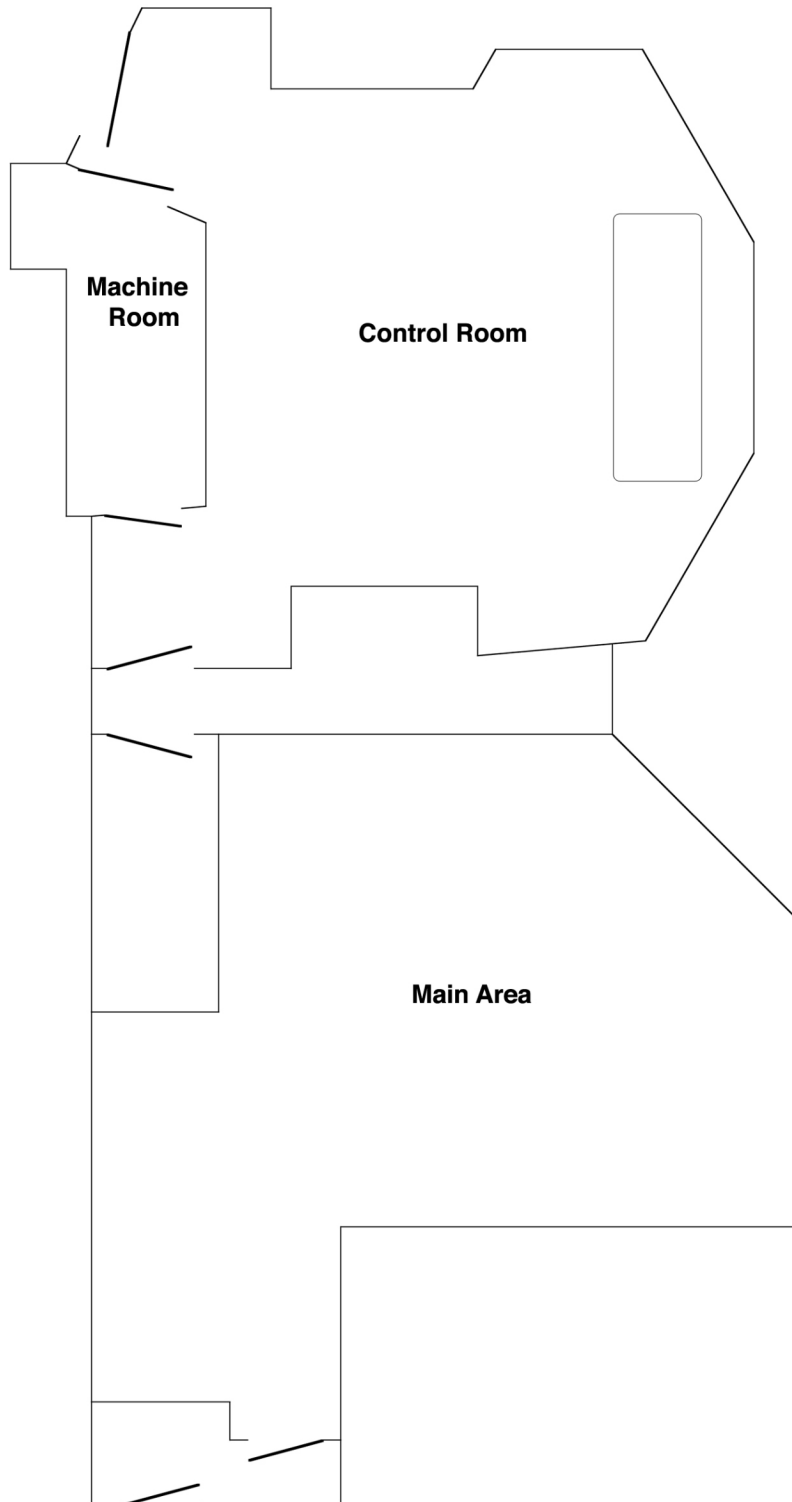

STUDIO TWO

Main Area
Length: 4.4m
Width: 6.5m
Height: 4.4m

Overall Area
Main Area: 30.3m² / 330ft²

SCALE

FLOORPLAN

STUDIO TWO

Main Area
Length: 4.4m
Width: 6.5m
Height: 4.4m

Overall Area
Main Area: 30.3m² / 330ft²

SCALE

FLOORPLAN