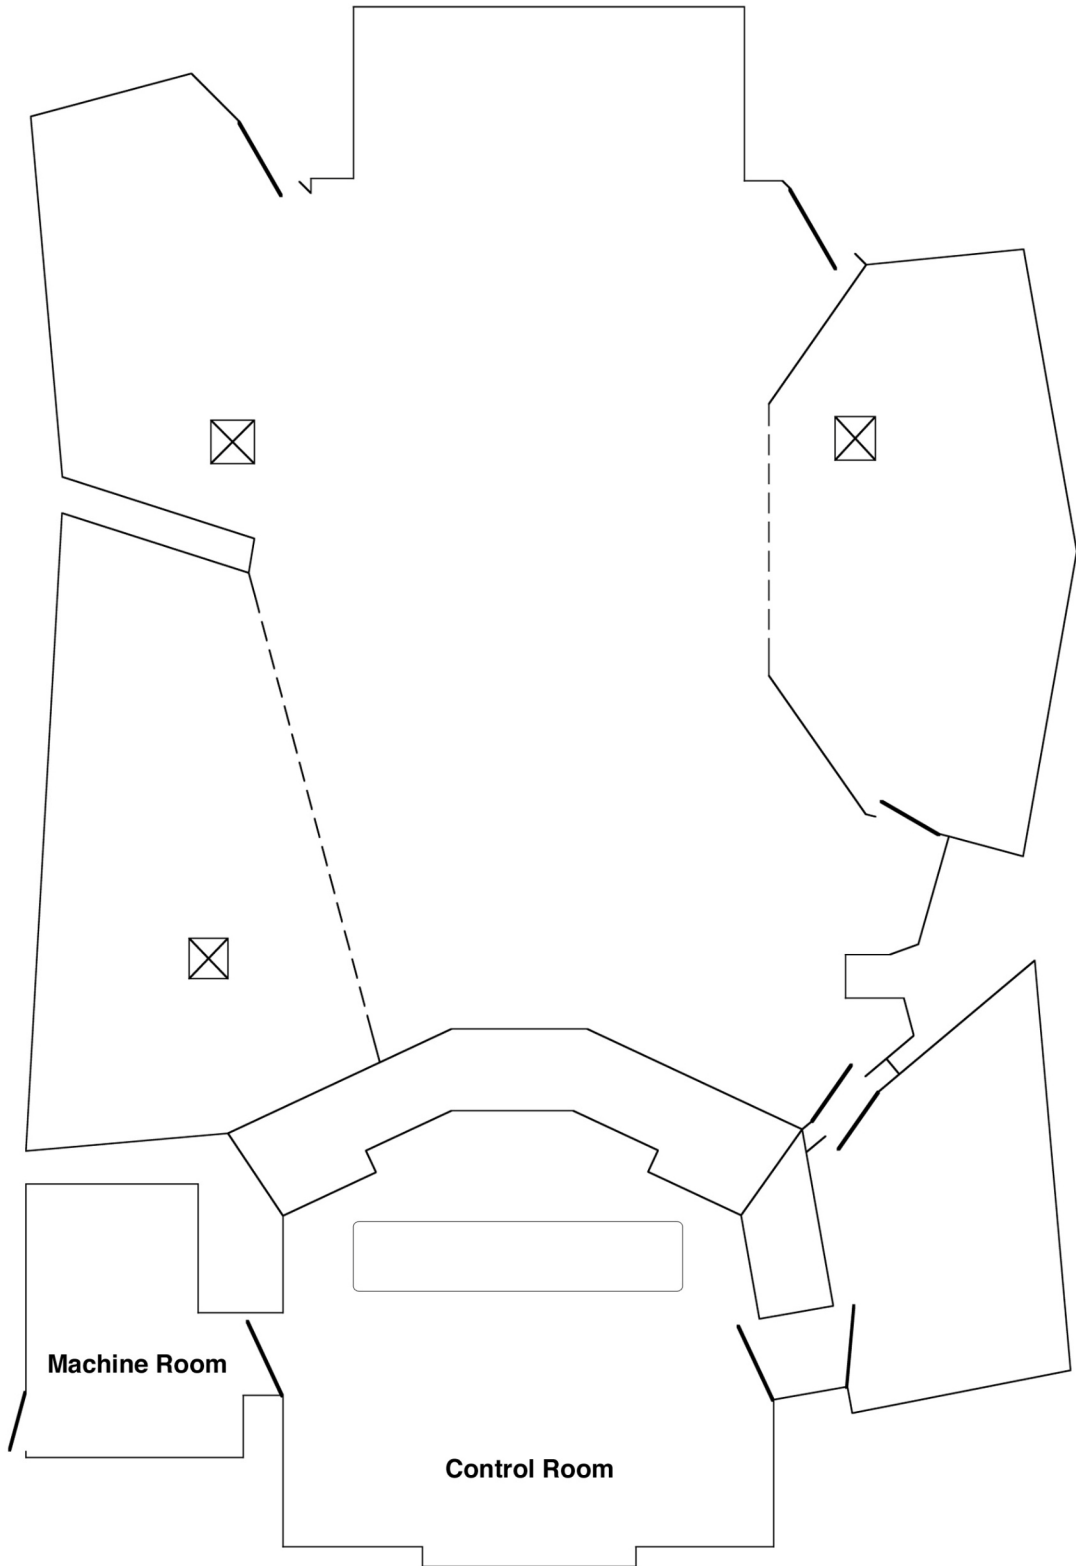

STUDIO ONE

Main Area

Length: 13.38m

Width: 6.68m

Height: 5.7m

Overall Area

Main Area: 80.5m² / 867ft²

Drum Booth: 24.3m² / 262ft²

Vocal Booth: 11.5m² / 126ft²

Carpet Booth: 15m² / 162ft²

Tall Booth: 25m² / 270ft²

Isolation Booths

Height: 2.479m

Tall Booth

Height: 4.105m

SCALE

FLOORPLAN

STUDIO ONE

SCALE

FLOORPLAN