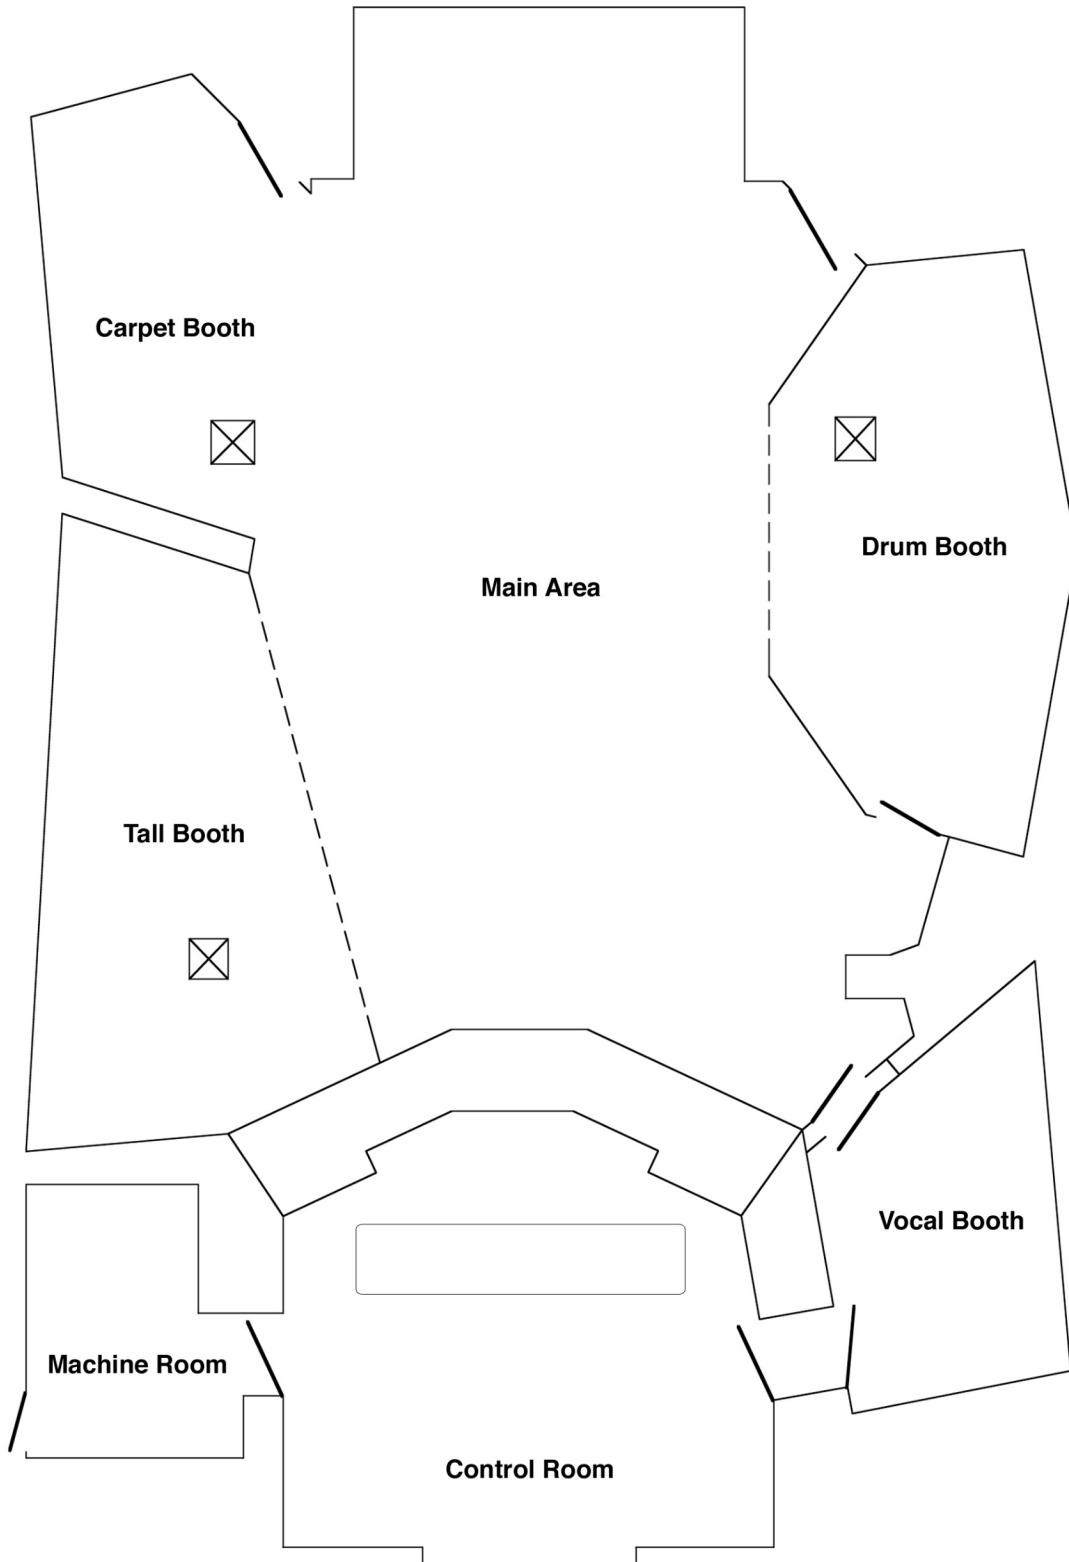

STUDIO ONE

Main Area

Length: 13.38m

Width: 6.68m

Height: 5.7m

Overall Area

Main Area: 80.5m² / 867ft²

Drum Booth: 24.3m² / 262ft²

Vocal Booth: 11.5m² / 126ft²

Carpet Booth: 15m² / 162ft²

Tall Booth: 25m² / 270ft²

Isolation Booths

Height: 2.479m

Tall Booth

Height: 4.105m

SCALE

FLOORPLAN

STUDIO ONE

SCALE

FLOORPLAN